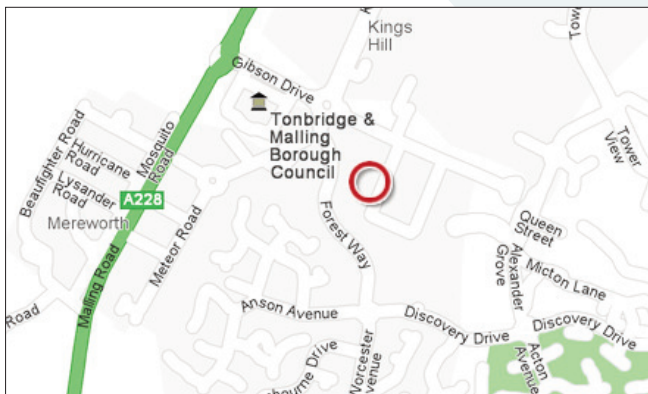

Free parking

3 Tonbridge Road, Maidstone, Kent ME16 8RL

Tel: 01622 690777

Directions

The office is located on the one-way system at the lower end of the Tonbridge Road to the west of the river. The entrance to the car park is through an archway in the building facing the road. Our office is the second building on the left after the entrance to Maidstone West Rail Station.

Free parking

Suite 100, 70 Churchill Square Business Centre Kings Hill, West Malling, Kent ME19 4YU

Tel: 01732 897925

Directions

Proceed along (A228) Kings Hill until you reach the roundabout where you take the second exit onto Gibson Drive, Kings Hill. Proceed to the roundabout designated by the 'Silver Ball Sculpture' and go straight over continuing along Gibson Drive. Proceed to the main reception at Churchill Square on the right hand side of the road. There is parking in the centre of the square.