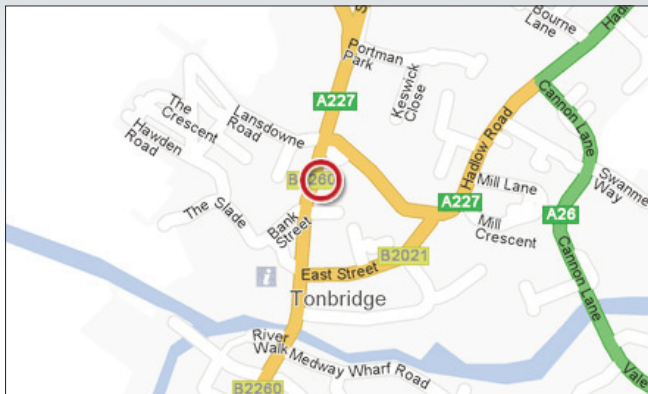

HOW TO FIND US

11 Church Road, Tunbridge Wells, Kent TN1 1JA

Tel: 01892 526344

Directions

Access from the A21 is via Pembury Road and Crescent Road whilst access from the A26 is via London Road. There is parking available. We are also just 5 minutes walk from the mainline Railway Station in Tunbridge Wells

Free parking

185 High Street, Tonbridge, Kent TN9 1BX

Tel: 01732 355911

Directions

From the town centre head out along the High Street towards Hildenborough and Shipbourne and the office is on the right just short of the Bordyke. It is about 15 minutes walk from the mainline station.

Free parking

3 Tonbridge Road, Maidstone, Kent ME16 8RL

Tel: 01622 690777

Directions

The office is located on the one-way system at the lower end of the Tonbridge Road to the west of the river. The entrance to the car park is through an archway in the building facing the road. Our office is the second building on the left after the entrance to Maidstone West Rail Station.

Free parking

Suite 100, 70 Churchill Square Business Centre Kings Hill, West Malling, Kent ME19 4YU

Tel: 01732 897925

Directions

Proceed along (A228) Kings Hill until you reach the roundabout where you take the second exit onto Gibson Drive, Kings Hill. Proceed to the roundabout designated by the 'Silver Ball Sculpture' and go straight over continuing along Gibson Drive. Proceed to the main reception at Churchill Square on the right hand side of the road. There is parking in the centre of the square.