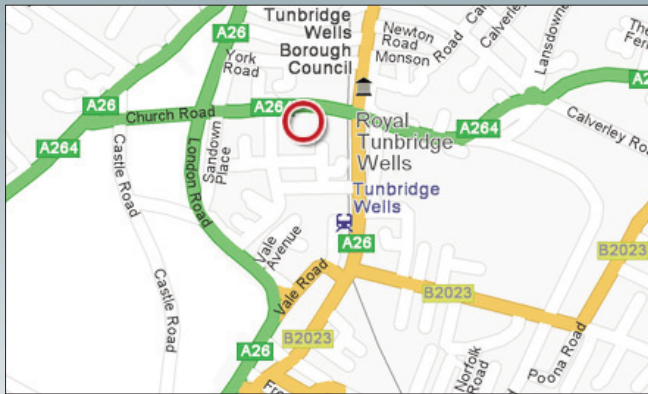

HOW TO FIND US

11 Church Road, Tunbridge Wells, Kent TN1 1JA

Tel: 01892 526344

Directions

Access from the A21 is via Pembury Road and Crescent Road whilst access from the A26 is via London Road. There is parking available. We are also just 5 minutes walk from the mainline Railway Station in Tunbridge Wells

Free parking

185 High Street, Tonbridge, Kent TN9 1BX

Tel: 01732 355911

Directions

From the town centre head out along the High Street towards Hildenborough and Shipbourne and the office is on the right just short of the Bordyke. It is about 15 minutes walk from the mainline station.

Free parking

3 Tonbridge Road, Maidstone, Kent ME16 8RL

Tel: 01622 690777

Directions

The office is located on the one-way system at the lower end of the Tonbridge Road to the west of the river. The entrance to the car park is through an archway in the building facing the road. Our office is the second building on the left after the entrance to Maidstone West Rail Station.

Free parking

Suite 100, 70 Churchill Square Business Centre Kings Hill, West Malling, Kent ME19 4YU

Tel: 01732 897925

Directions

Proceed along (A228) Kings Hill until you reach the roundabout where you take the second exit onto Gibson Drive, Kings Hill. Proceed to the roundabout designated by the 'Silver Ball Sculpture' and go straight over continuing along Gibson Drive. Proceed to the main reception at Churchill Square on the right hand side of the road. There is parking in the centre of the square.