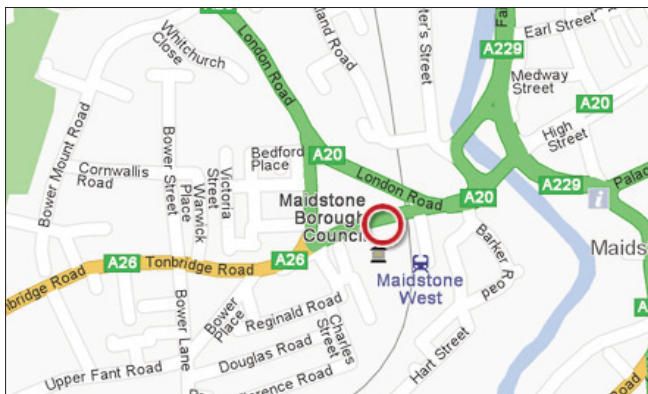

HOW TO FIND US

11 Church Road, Tunbridge Wells, Kent TN1 1JA

Tel: 01892 526344

Directions

Access from the A21 is via Pembury Road and Crescent Road whilst access from the A26 is via London Road. There is parking available. We are also just 5 minutes walk from the mainline Railway Station in Tunbridge Wells

Free parking

185 High Street, Tonbridge, Kent TN9 1BX

Tel: 01732 355911

Directions

From the town centre head out along the High Street towards Hildenborough and Shipbourne and the office is on the right just short of the Bordyke. It is about 15 minutes walk from the mainline station.

Free parking

3 Tonbridge Road, Maidstone, Kent ME16 8RL

Tel: 01622 690777

Directions

The office is located on the one-way system at the lower end of the Tonbridge Road to the west of the river. The entrance to the car park is through an archway in the building facing the road. Our office is the second building on the left after the entrance to Maidstone West Rail Station.

Free parking

Suite 100, 70 Churchill Square Business Centre Kings Hill, West Malling, Kent ME19 4YU

Tel: 01732 897925

Directions

Proceed along (A228) Kings Hill until you reach the roundabout where you take the second exit onto Gibson Drive, Kings Hill. Proceed to the roundabout designated by the 'Silver Ball Sculpture' and go straight over continuing along Gibson Drive. Proceed to the main reception at Churchill Square on the right hand side of the road. There is parking in the centre of the square.